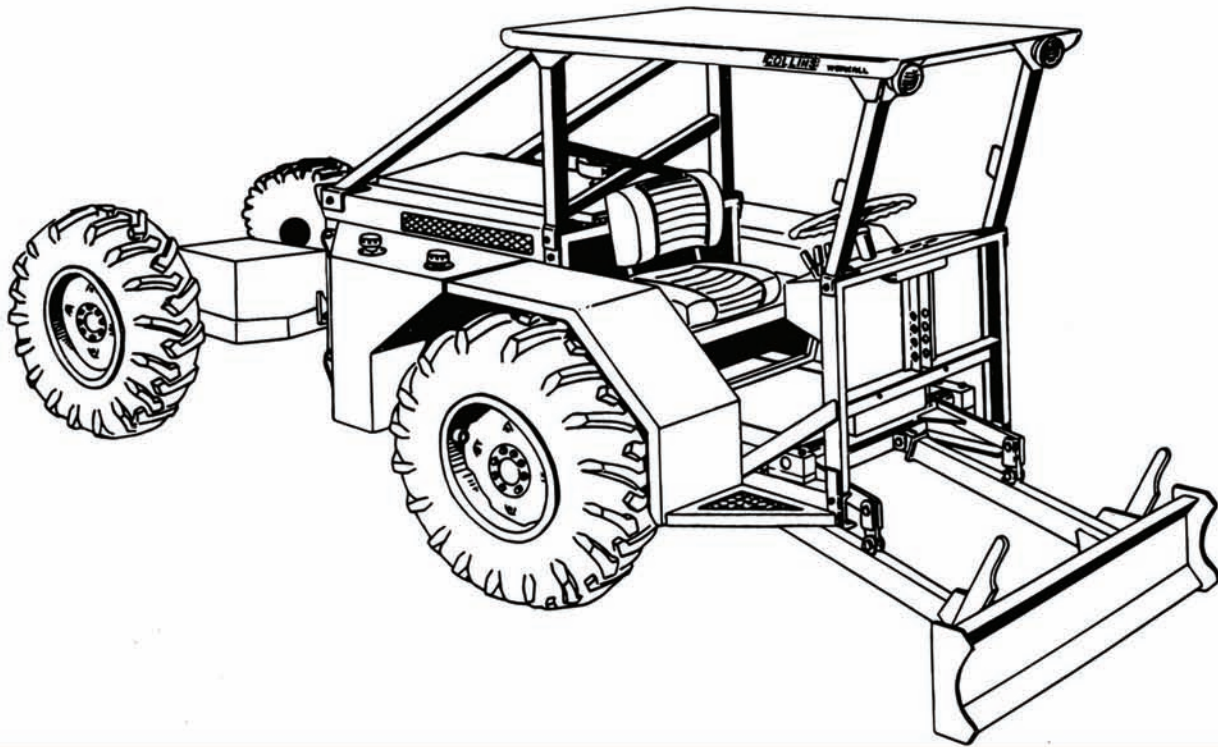

COLLINS WORKALL®

WORKALL is the ONE versatile tractor designed for your Forestry, Construction, and Agricultural needs.

The **COLLINS WORKALL®** is the ONE versatile tractor designed for your forestry, construction, and agricultural needs. **WORKALL®** can be used with standard farm attachments, as a small skidder, dump truck, loader, backhoe, snowblower, mower, forklift, rototiller, eliminating the need for many single purpose machines. The tip-resistant oscillating and articulating center joint keeps all four wheels on the ground, combined with the **WORKALL®**'s narrow width, equal weight distribution, and excellent maneuvering characteristics makes this safe, conservation-friendly tractor ideal for use in rugged, hilly New England terrain.

The **COLLINS WORKALL®** tractor is ideal for challenging jobs, for example:

- Eco-Friendly Forestry, Farming
- Small Scale Forestry Operations
- Landowners who don't want to own and Maintain Multiple Machines
- Rough Terrain Mowing
- Forestry Firefighting and Municipal Utility Work
- Job limited only by owner's creativity!

The **COLLINS WORKALL®** tractor is Engineered from the Ground Up!

- Horsepower - Continuous 73 - Diesel or Gas
- Tire size: 12.4 x 24 Agricultural Tread
- Transmission - Hydrostatic
- Tanks Capacities: 23 U.S. Gallons
- Steering: Hydraulic - Two Cylinders
- Weight: +/- 9000 lbs. with Flat Stake Body and Front Blade

STANDARD FEATURES:

- Foot controlled hydrostatic four wheel drive. 4 individual wheel motors
- Infinitely variable speed. 0-13 mph
- Center articulating and oscillating
- Full instrument panel
- Lights front and rear
- Enclosed cab with ROPS/FOPS/OPS
- Live PTO - 40 HP - front and rear (not both at same time)
- Auxiliary Disconnects (2) on front and rear
- Flat Body with slots for stakes - removable section when using three point hitch