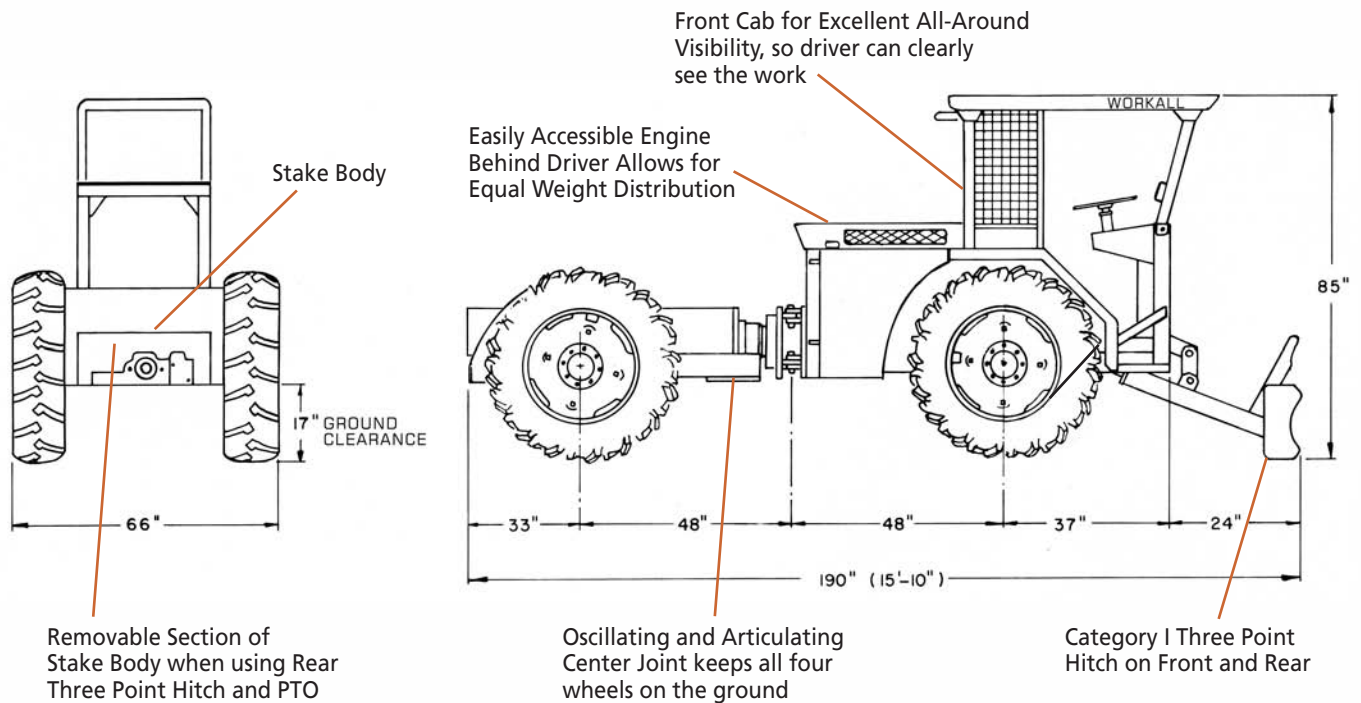

COLLINS WORKALL®

WORKALL is the ONE versatile tractor designed for your Forestry, Construction, and Agricultural needs.

The **COLLINS WORKALL®** is the ONE versatile tractor designed for your forestry, construction, and agricultural needs. **WORKALL®** can be used with standard farm attachments, as a small skidder, dump truck, loader, backhoe, snowblower, mower, forklift, rototiller, eliminating the need for many single purpose machines. The tip-resistant oscillating and articulating center joint keeps all four wheels on the ground, combined with the **WORKALL®**'s narrow width, equal weight distribution, and excellent maneuvering characteristics makes this safe, conservation-friendly tractor ideal for use in rugged, hilly New England terrain.

The **COLLINS WORKALL®** tractor is Engineered from the Ground Up!

- Horsepower - Continuous 73 - Diesel or Gas
- Tire size: 12.4 x 24 Agricultural Tread
- Transmission - Hydrostatic
- Tanks Capacities: 23 U.S. Gallons
- Steering: Hydraulic - Two Cylinders
- Weight: +/- 9000 lbs. with Flat Stake Body and Front Blade

STANDARD FEATURES:

- Foot controlled hydrostatic four wheel drive. 4 individual wheel motors
- Infinitely variable speed. 0-13 mph
- Center articulating and oscillating
- Full instrument panel
- Lights front and rear
- Enclosed cab with ROPS/FOPS/OPS
- Live PTO - 40 HP - front and rear (not both at same time)
- Auxiliary Disconnects (2) on front and rear
- Flat Body with slots for stakes - removable section when using three point hitch