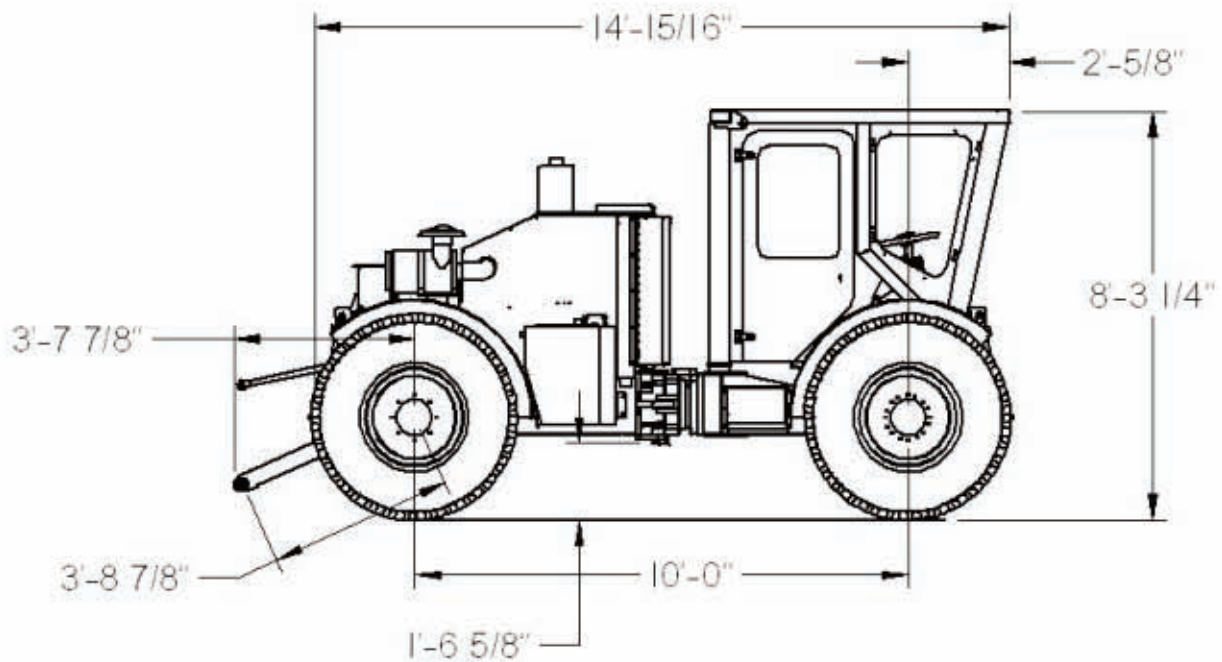

COLLINS WORKALL[®] Model JDX

WORKALL is the ONE versatile tractor designed for your Forestry, Construction, and Agricultural needs

COLLINS WORKALL[®]

Nelson Tractor LTD. Maury Collins

521 Old Stoddard Road, Nelson, NH 03457 Tel. 603-847-3321 Email: collinsworkall@yahoo.com