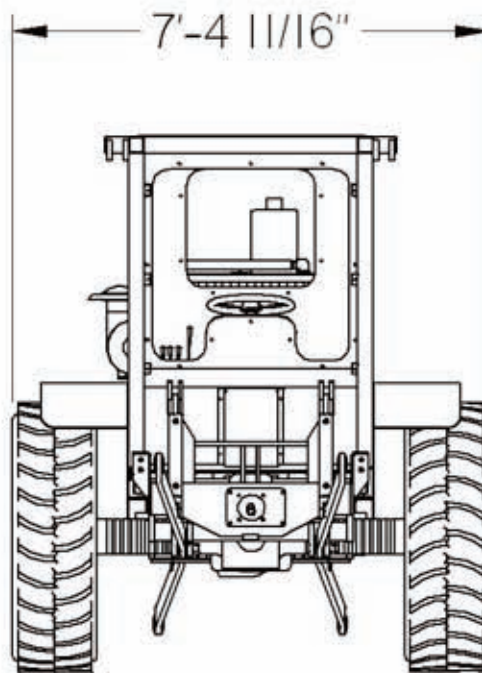

COLLINS WORKALL[®] Model JDX

WORKALL is the ONE versatile tractor designed for your Forestry, Construction, and Agricultural needs

COLLINS WORKALL[®]

Nelson Tractor LTD. Maury Collins

521 Old Stoddard Road, Nelson, NH 03457 Tel. 603-847-3321 Email: collinsworkall@yahoo.com